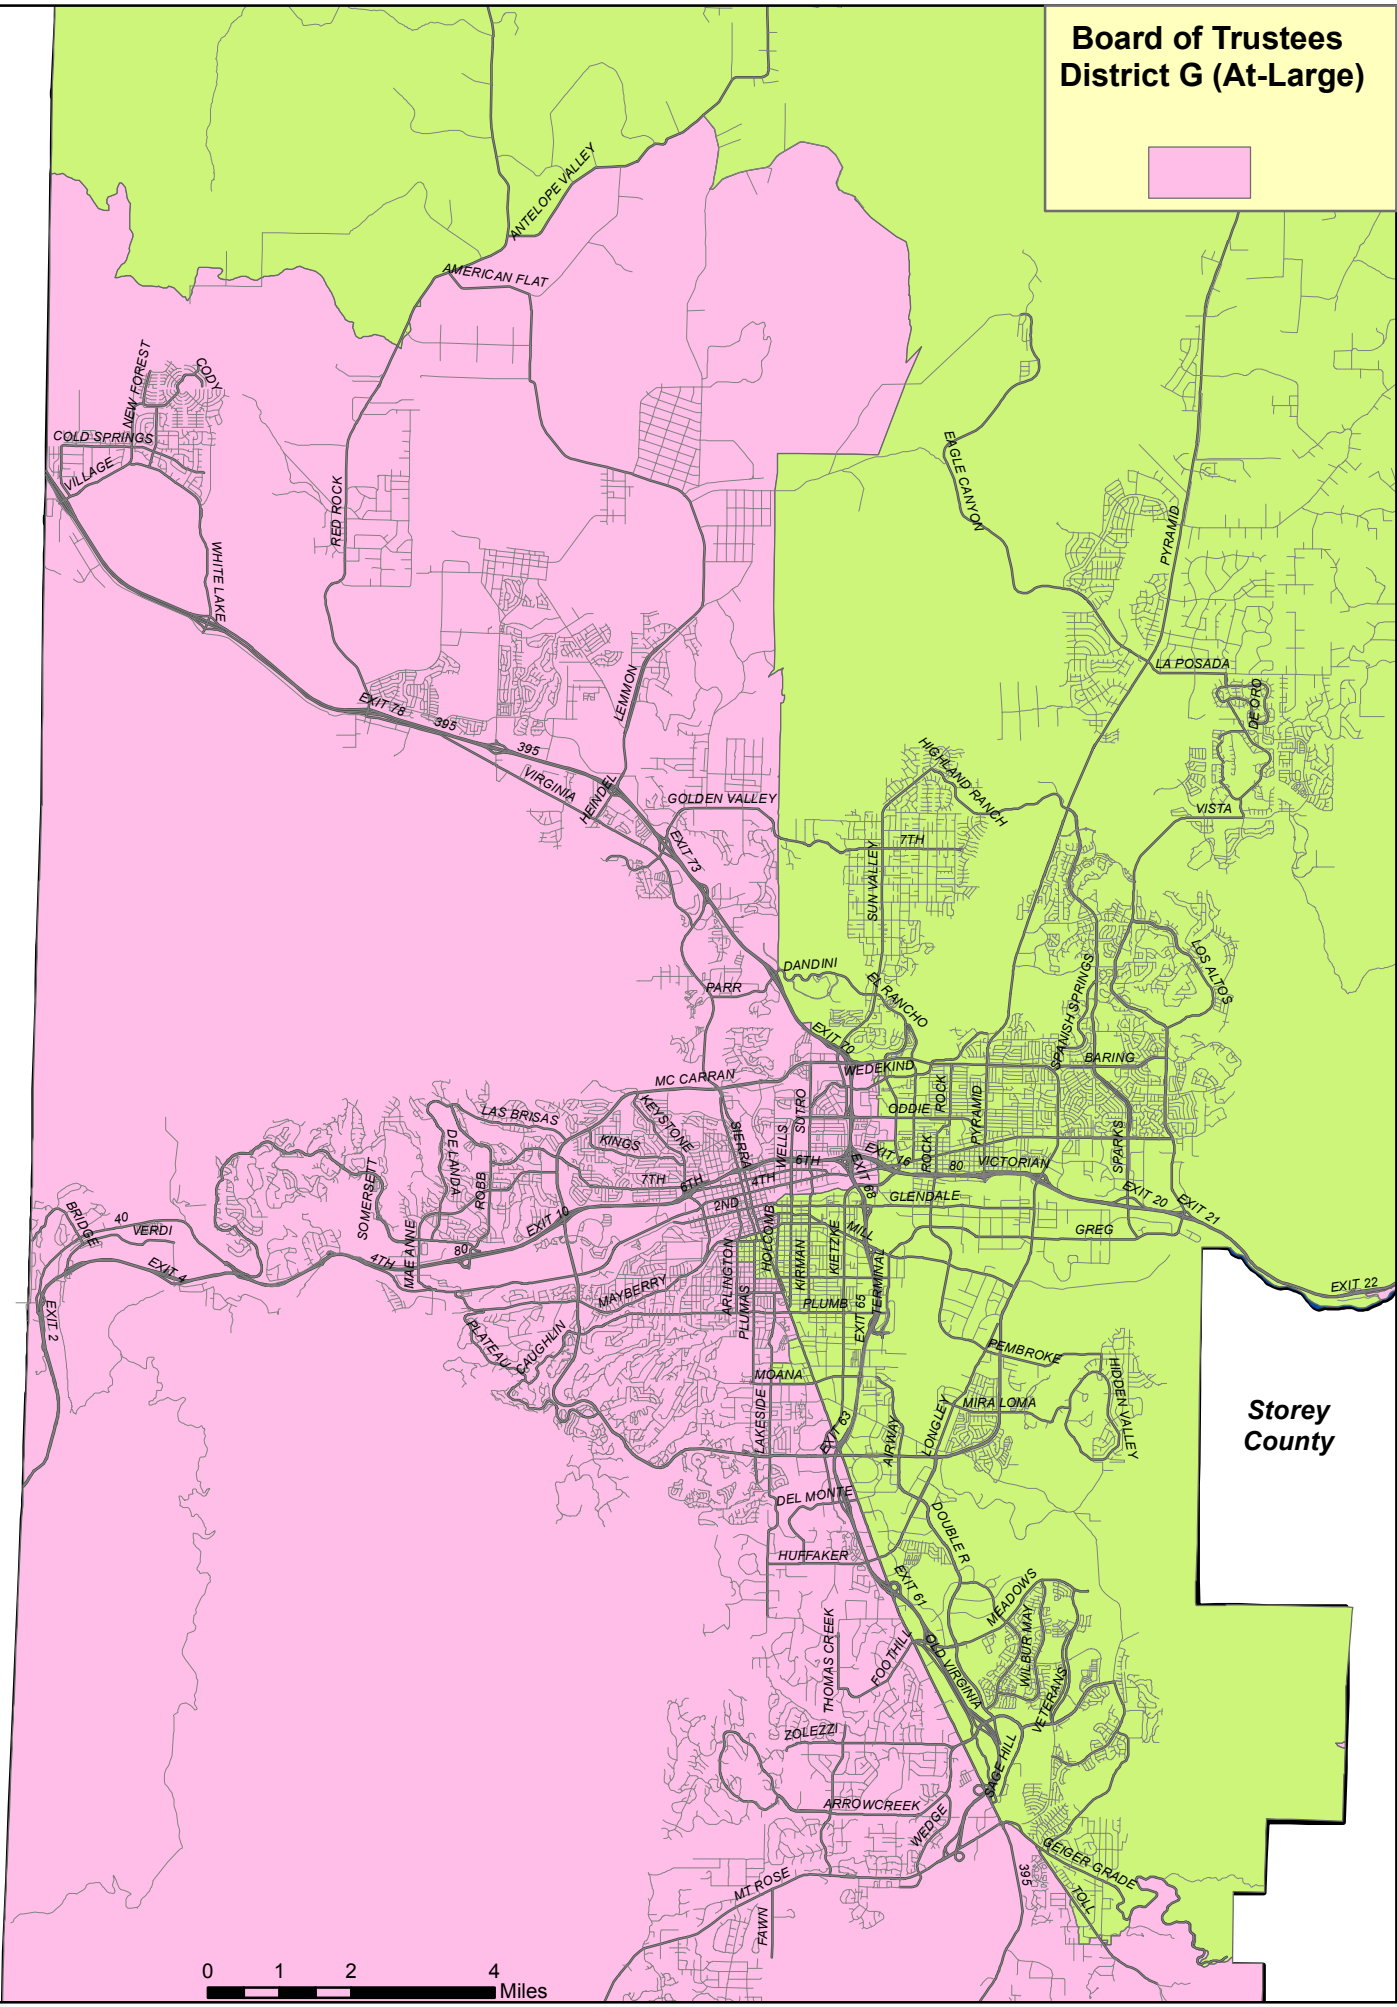

Board of Trustees District G (At-Large)

CALIFORNIA

Storey County