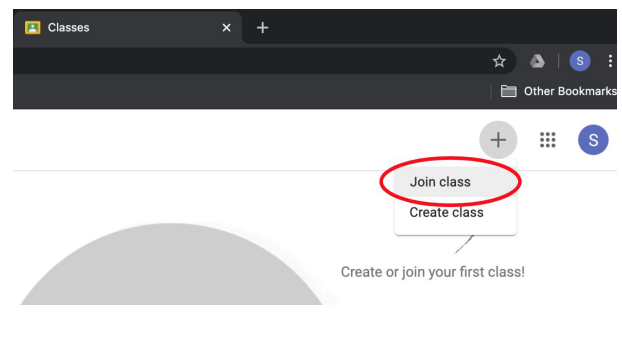

4. Click on 'Join.'