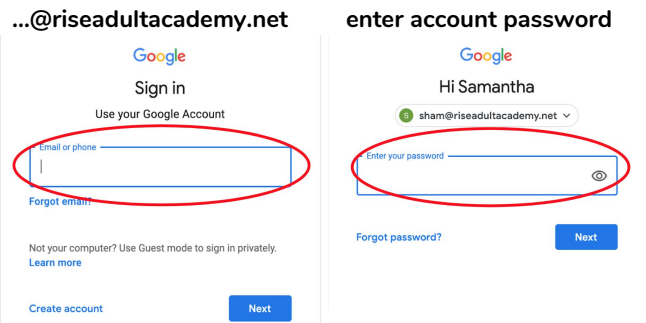

2. Sign in with your RISE gmail account.

- ...@riseadultacademy.net
- Your Google Classroom **will NOT work** with a personal gmail account.