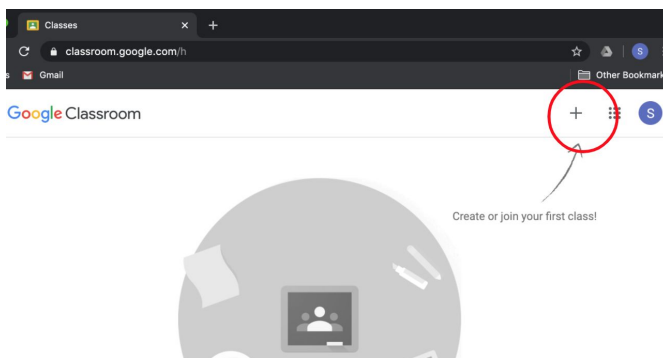

3. Click on the + in the top right corner.