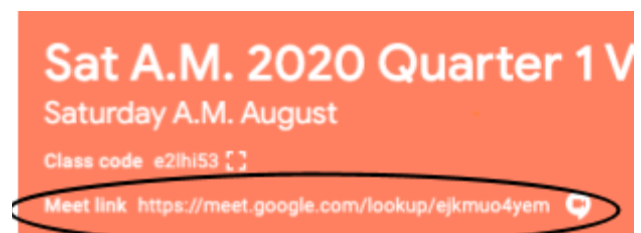

## 5. Enter the Google Classroom Code.

Find the Google Classroom code for each orientation below.

- Wednesday, August 12th 9:30 a.m.: [alfj5x2](#)
- Wednesday, August 12th 6:00 p.m.: [suioyia](#)
- Thursday, August 13th 9:30 a.m.: [rcfz7oo](#)
- Thursday, August 13th 6:00 p.m.: [hc7gt3j](#)
- Saturday, August 15th 9:30 a.m.: [e2lhi53](#)

## 6. Open Google Meet Link

On a computer you can see the link in the title bar.  
On a tablet/phone we have linked the google meet in the main class stream.  
You will need a device with a camera.