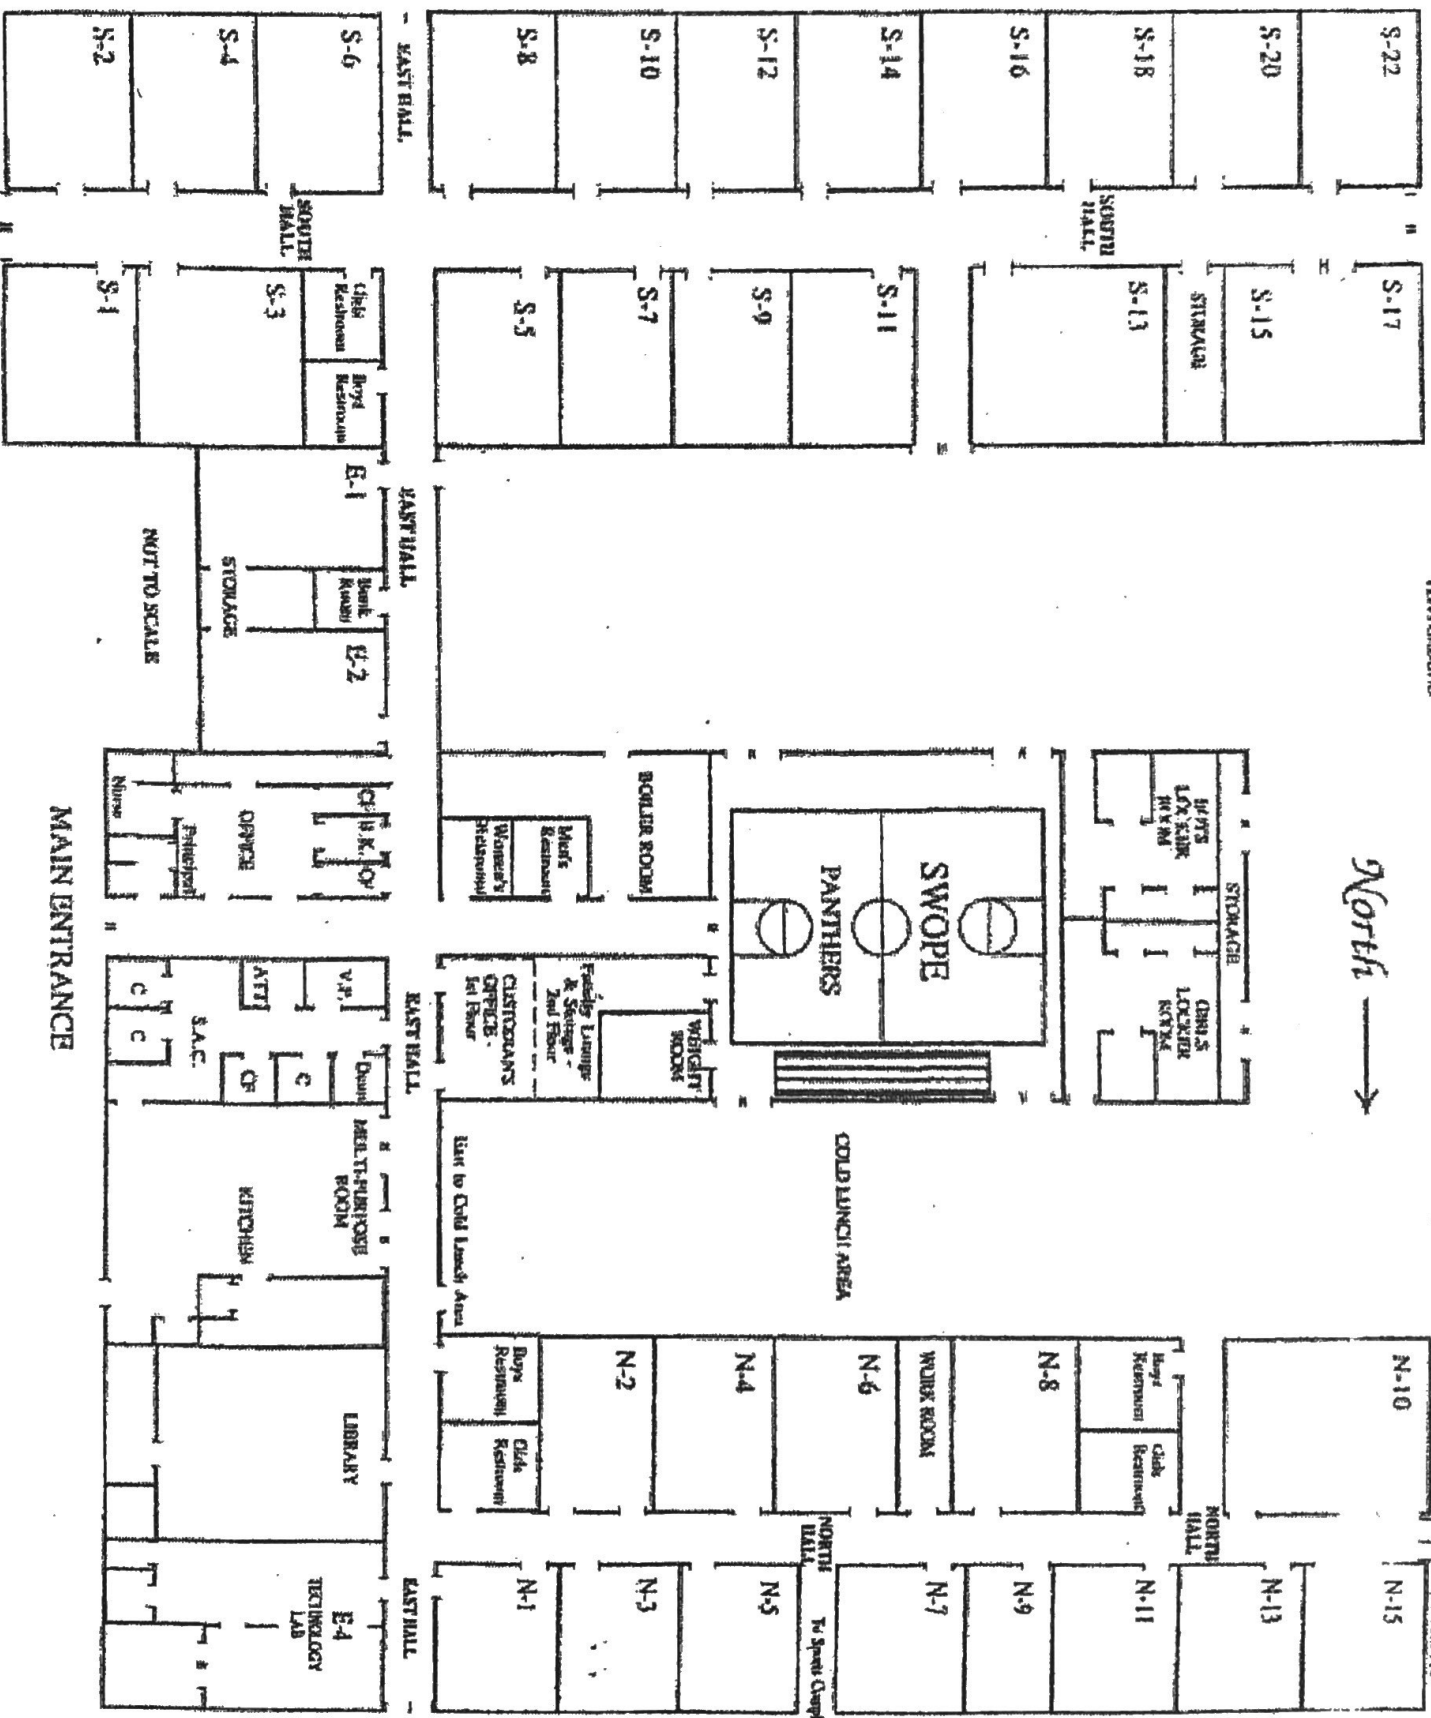

North →

SWOPE MIDDLE SCHOOL 901 KEELE DRIVE RENO, NEVADA 89509