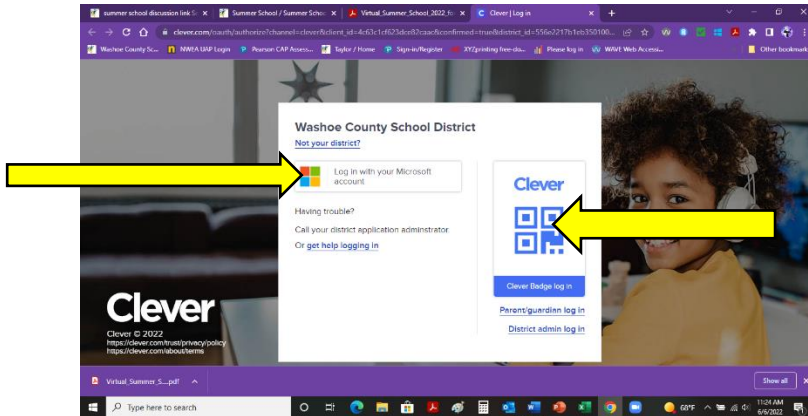

## Clever Login

When you are at the Clever site you can login using the students district login or scan the students barcode.

Your Students Microsoft login is Student ID# @washoeschools.org: