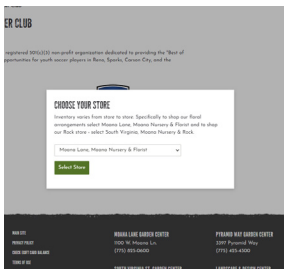

HOW TO GET YOUR MUMKIN

- **Purchase Online:** Scan the code below to order your Mumkin. Select the most convenient Moana Nursery store for pick up.
- **Pick-Up Information:** Pick up your beautiful Mumkin at Moana Nursery between September 10 and September 30, 2024.

Scan me!

Or visit
moananursery.com/mumkins

Thank you for supporting Brown Elementary School Parent Teacher Organization (PTO) & Moana Nursery!

Name or Group #: _____

HOW TO PURCHASE A MUMKIN

Scan the QR code:

Scan the QR code on the front of this sheet or visit moananursery.com/mumkins

Select your organization:

Select Brown Elementary School Parent Teacher Organization (PTO) or whichever organization you'd like to support.