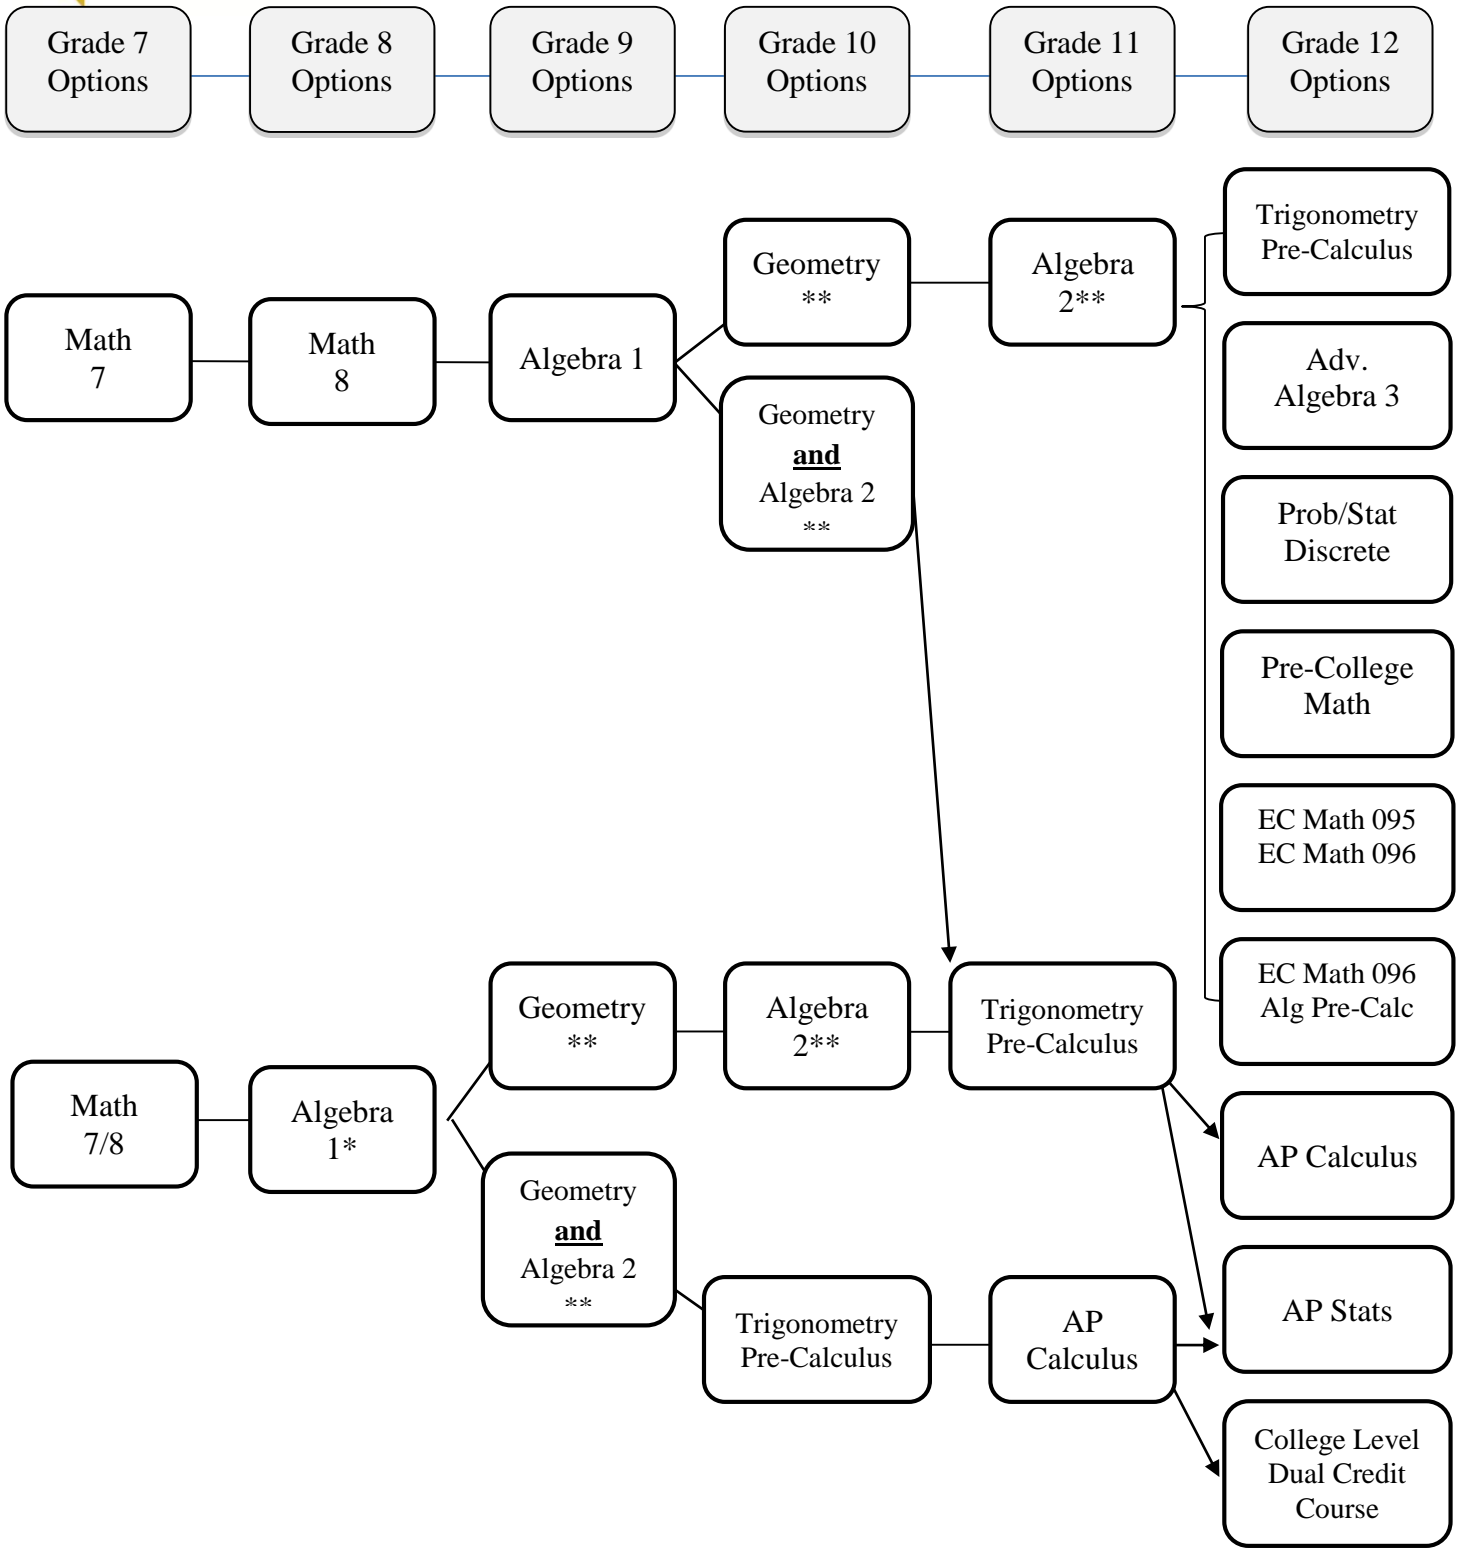

WCSD Recommended Pathways to Advanced Mathematics

PK-12 Mathematics in Washoe County School District consists of instruction and assessment aligned to the Common Core State Standards.

* High School credit is not awarded for high school level courses taken prior to 9th grade. Students must earn a C or better to progress on to the next course in sequence

** Students choose from two class options to fulfill this requirement – Geometry or Formal Geometry (H) and Algebra 2 or Algebra 2 (H)