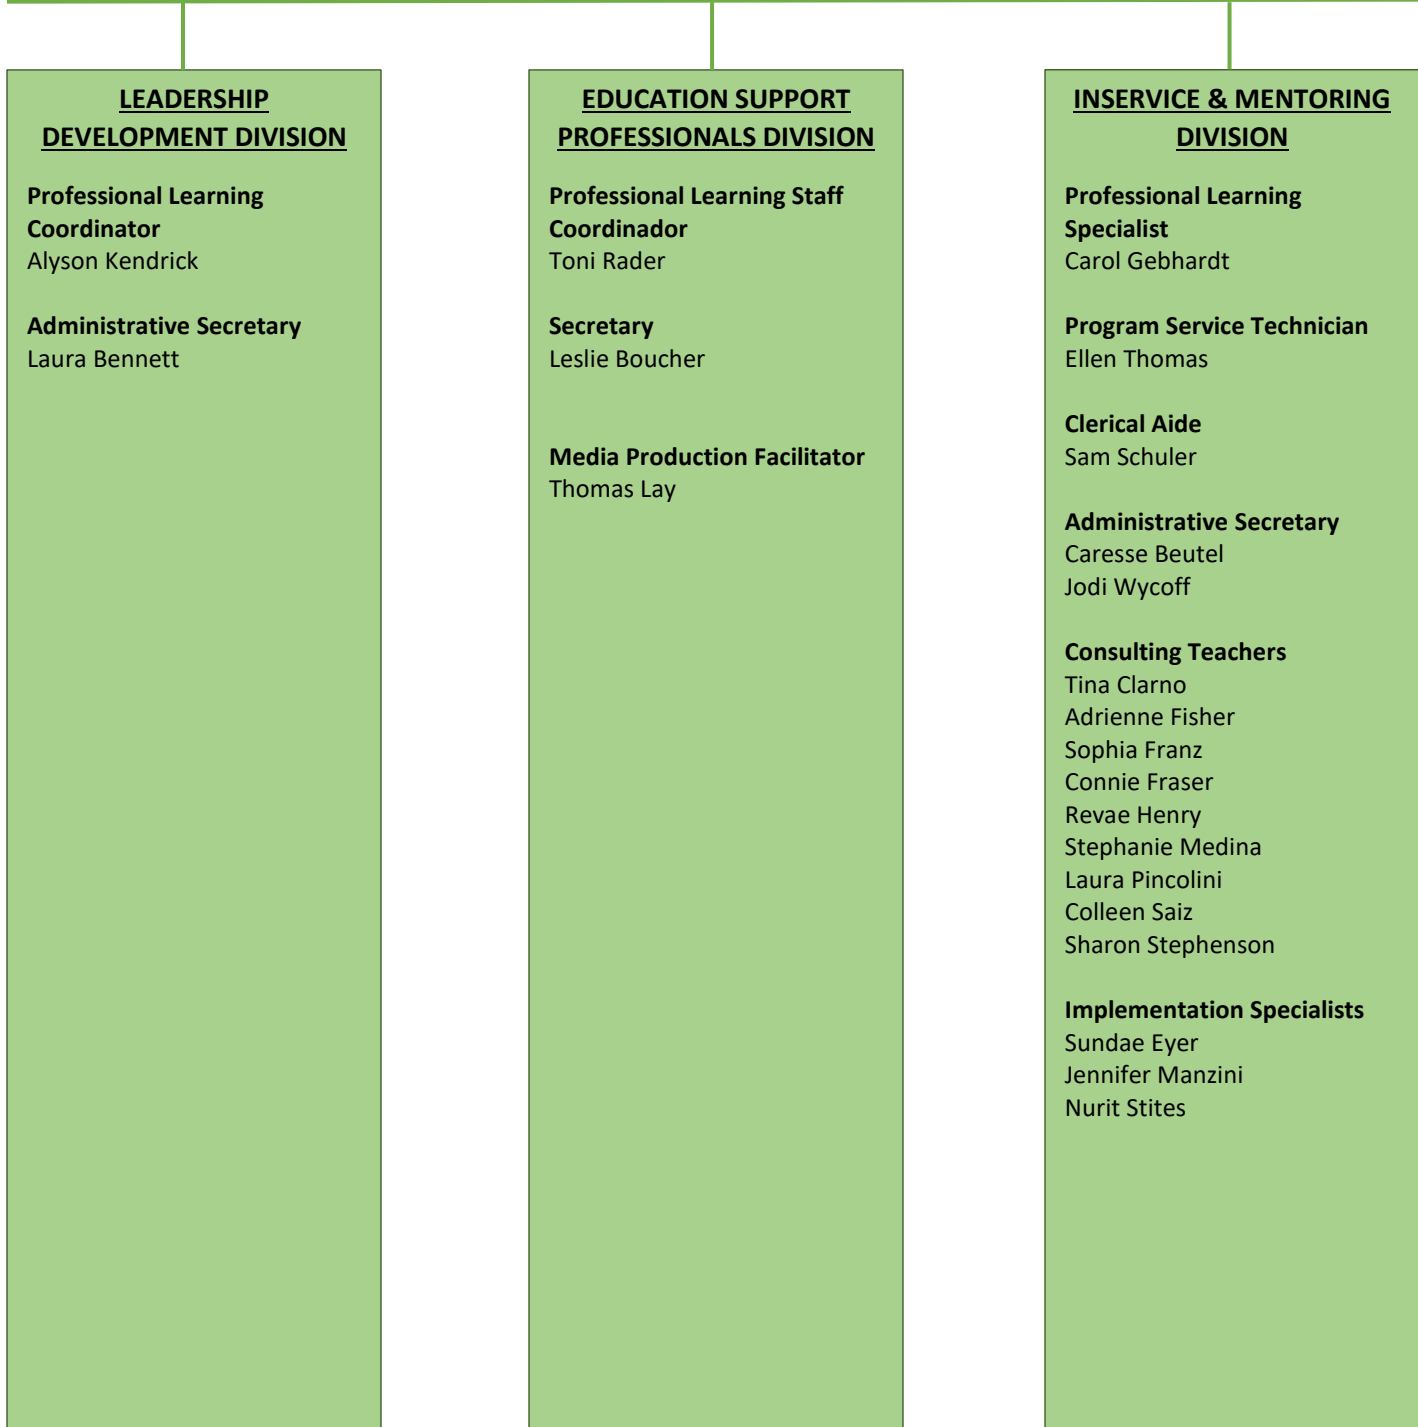

LEADERSHIP DEVELOPMENT DIVISION

Professional Learning Coordinator
Alyson Kendrick

Administrative Secretary
Laura Bennett

EDUCATION SUPPORT PROFESSIONALS DIVISION

Professional Learning Staff Coordinator
Toni Rader

Secretary
Leslie Boucher

Media Production Facilitator
Thomas Lay

INSERVICE & MENTORING DIVISION

Professional Learning Specialist
Carol Gebhardt

Program Service Technician
Ellen Thomas

Clerical Aide
Sam Schuler

Administrative Secretary
Caresse Beutel
Jodi Wycoff

Consulting Teachers
Tina Clarno
Adrienne Fisher
Sophia Franz
Connie Fraser
Revae Henry
Stephanie Medina
Laura Pincolini
Colleen Saiz
Sharon Stephenson

Implementation Specialists
Sundae Eyer
Jennifer Manzini
Nurit Stites