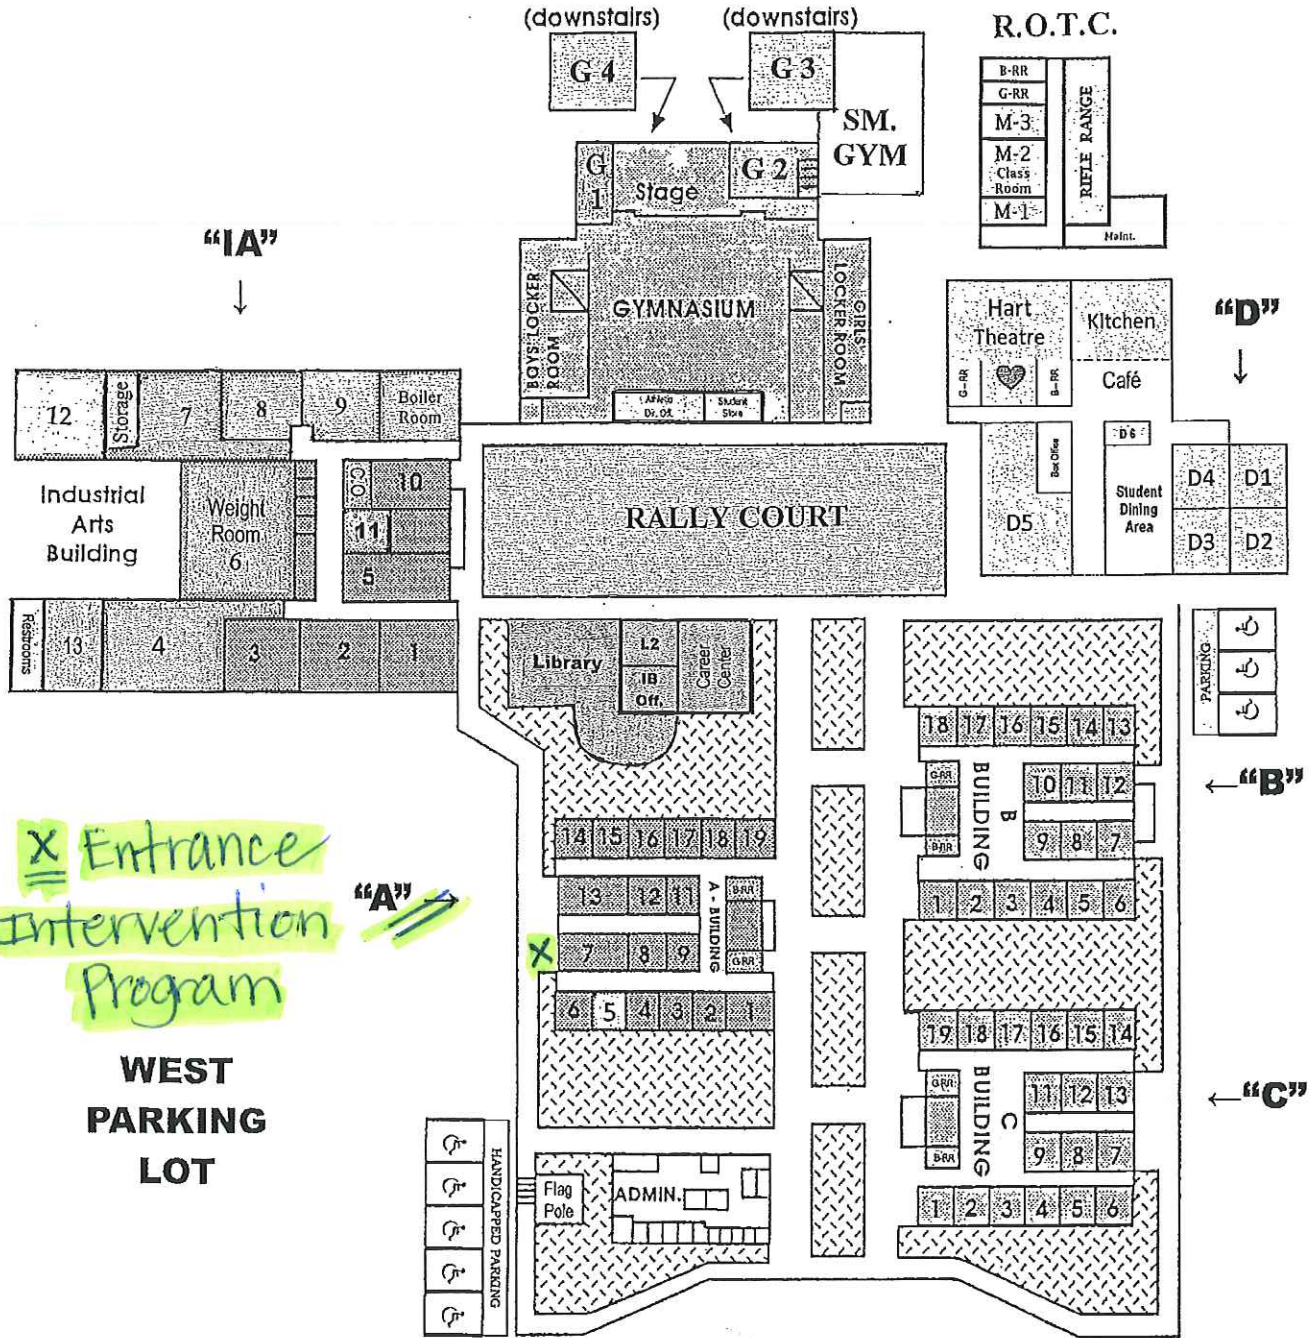

Earl Wooster High School
1331 East Plumb Lane
Reno, NV 89502
775-321-3160

**H
A
R
V
A
R
D

W
A
Y**

FREEWAY

EAST PLUMB LANE